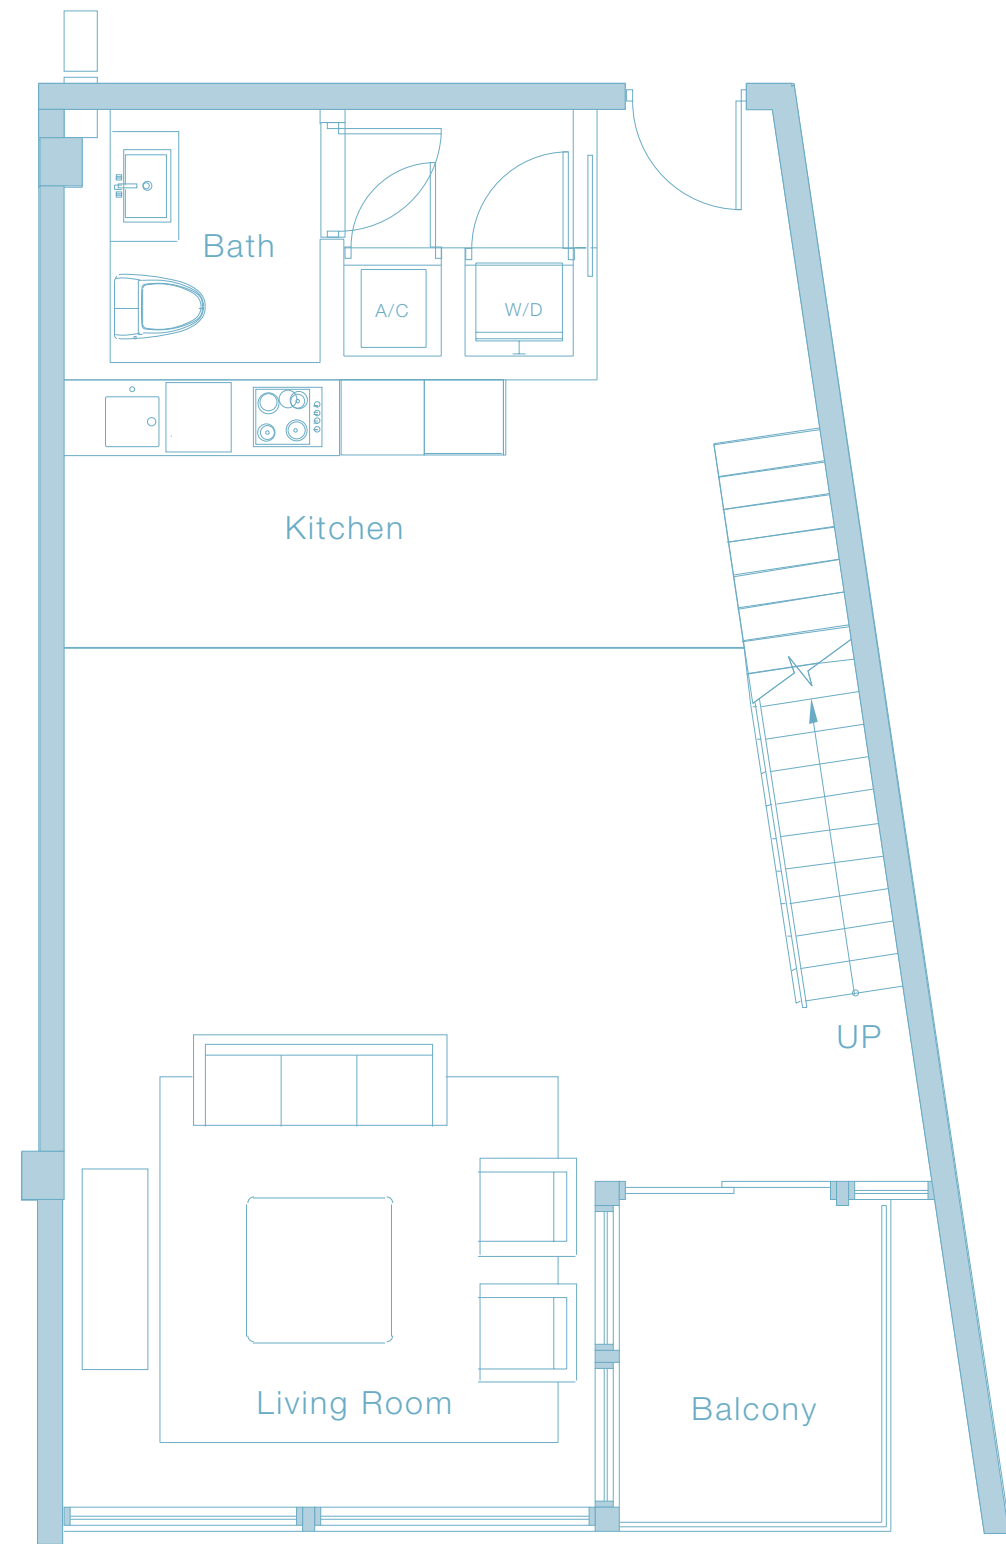

# G

1 Bedroom  
1 1/2 Baths  
Total SF = 1287  
Total Balcony SF = 65

## First Floor

## Second Floor