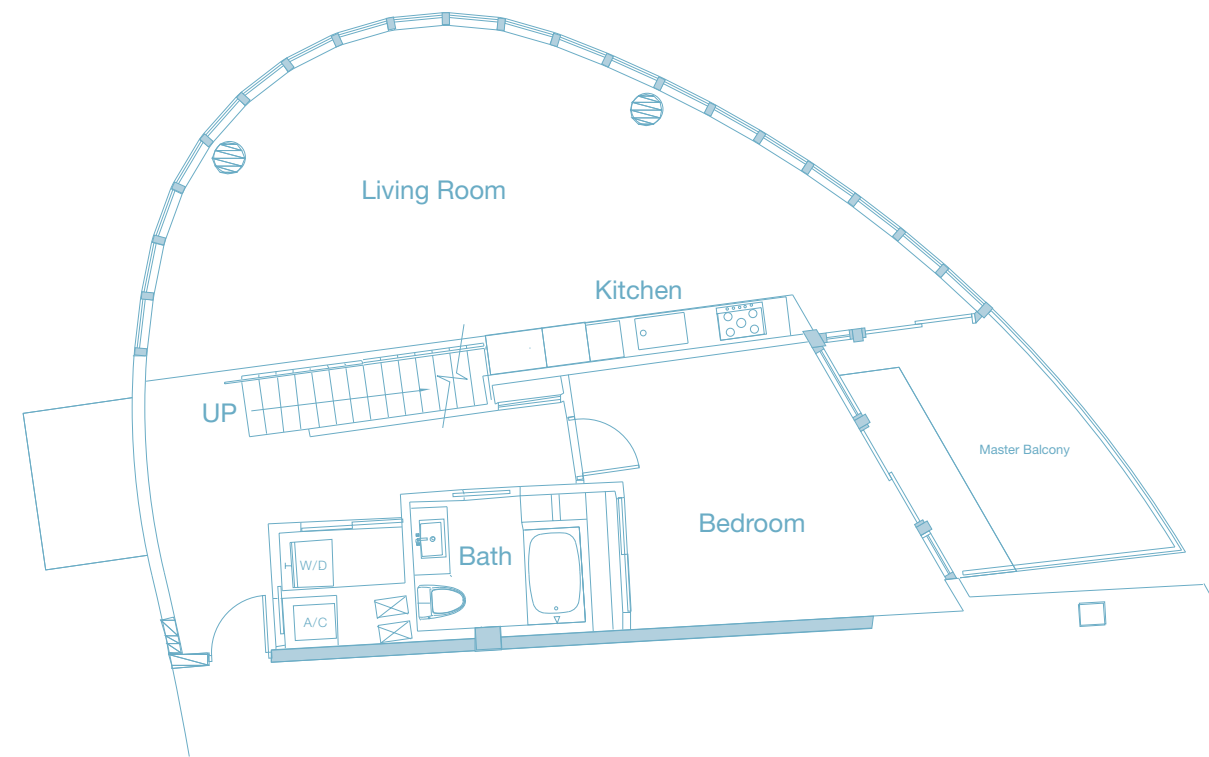

D

2 Bedrooms
2 Baths
Total SF = 1747
Total Balcony SF = 198

First Floor

Second Floor