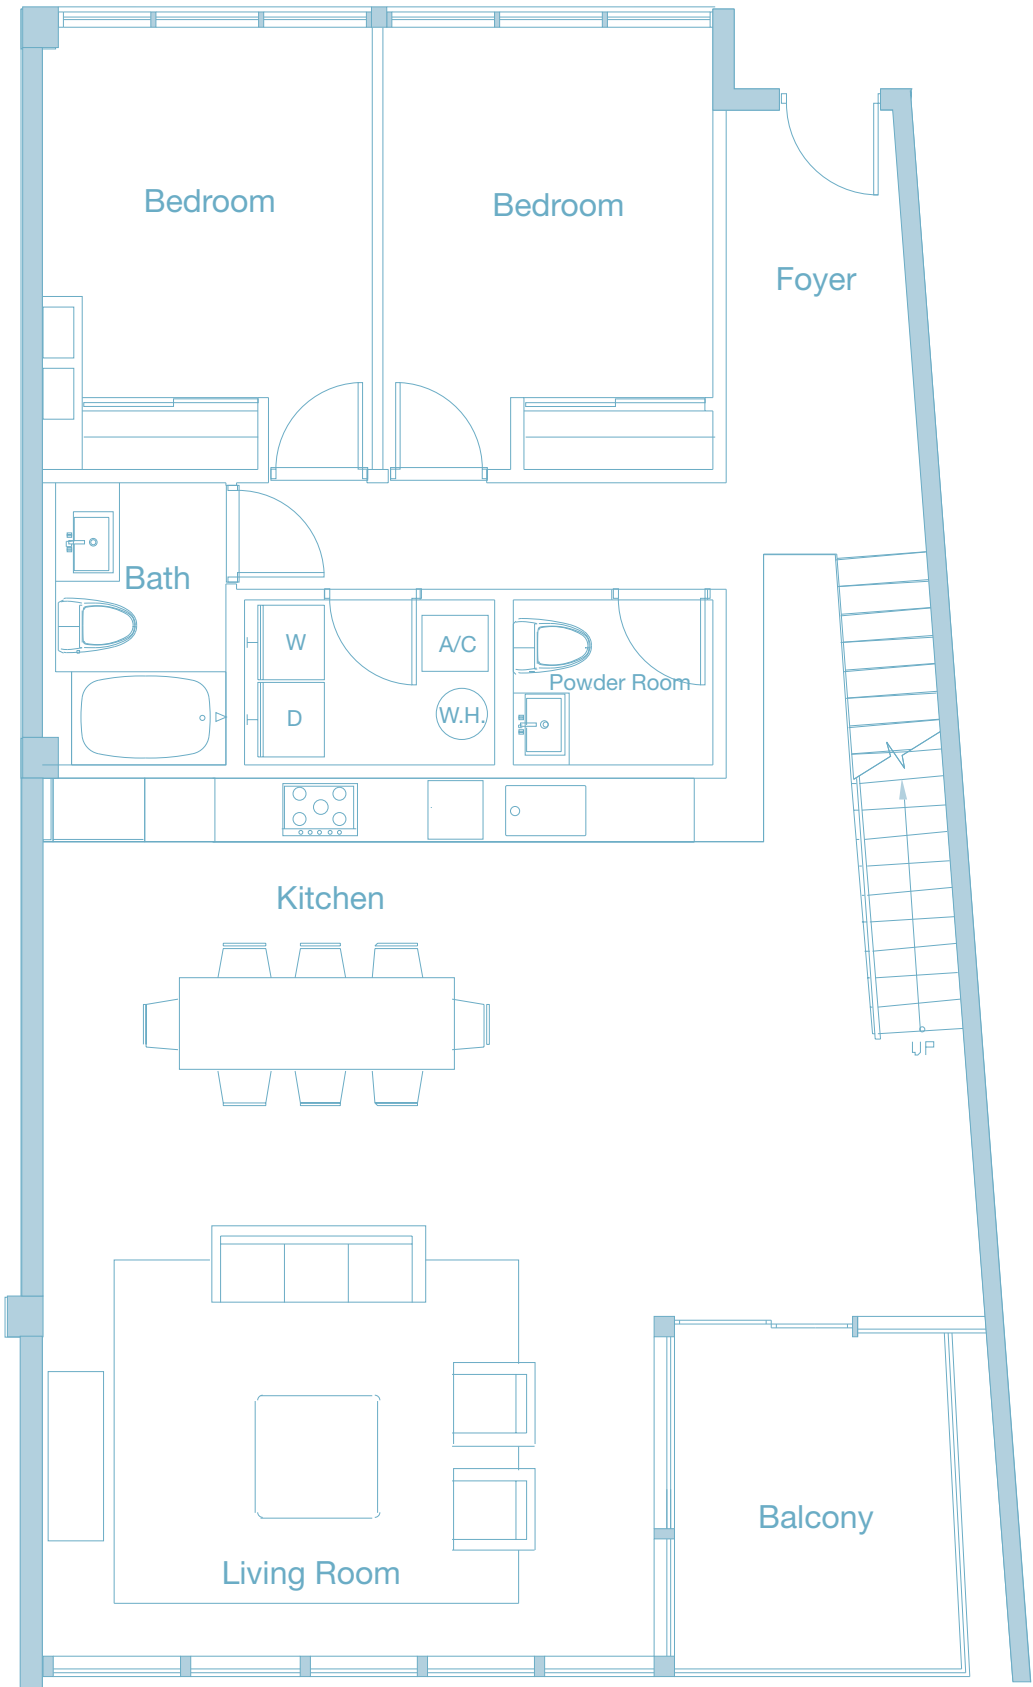

3 Bedrooms

2 1/2 Baths

Total SF = 2241

Total Balcony SF = 227

First Floor

Second Floor